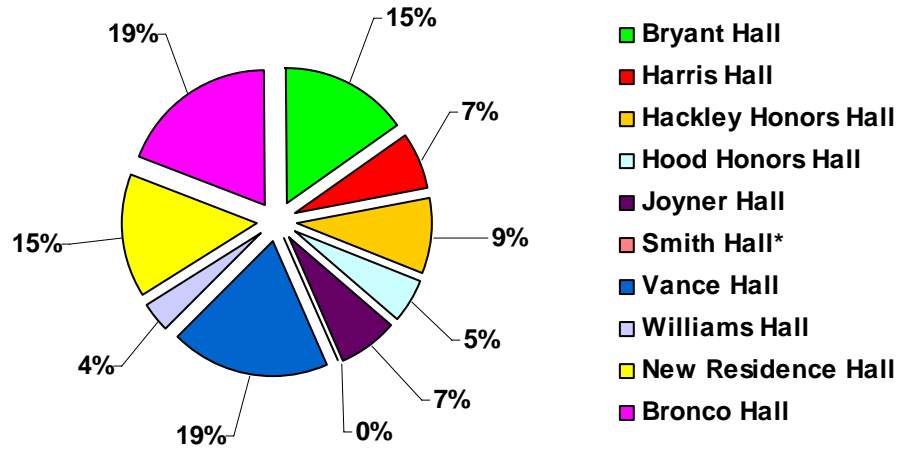

Total Residence Hall Occupation

Residence Hall	Male	Female	Total
Bryant Hall	52	140	192
Harris Hall	0	86	86
Hackley Honors Hall	43	71	114
Hood Honors Hall	0	64	64
Joyner Hall	22	68	90
Smith Hall*	0	0	0
Vance Hall	237	0	237
Williams Hall	45	0	45
New Residence Hall	0	186	186
Bronco Hall	69	173	242
Total	468	788	1,256

*Smith Hall is temporarily offline as a Residence Hall. It is temporarily being used as administrative office space for FSU faculty and staff.